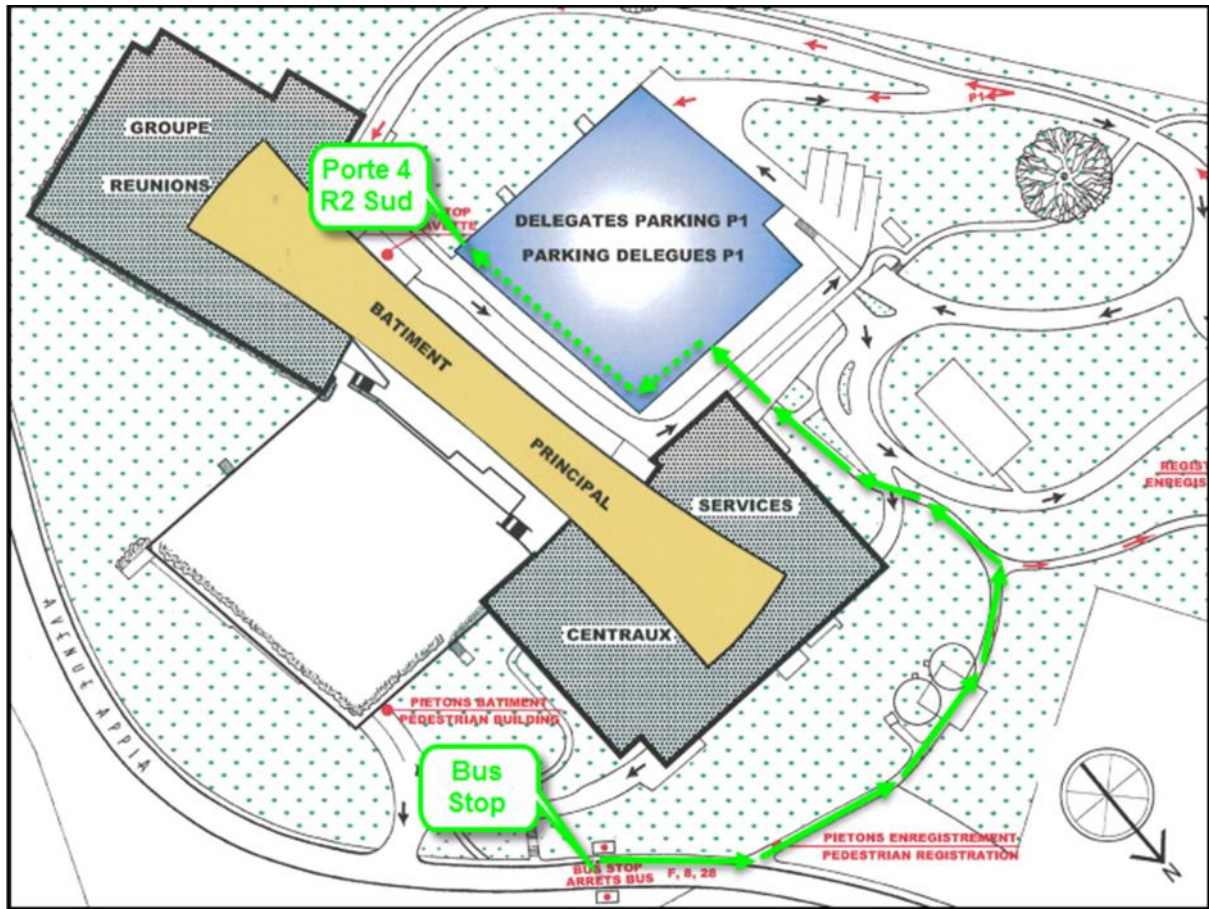

Participants Access Map

Global Labour Tax Summit 17-18 September 2015, ILO, Geneva

The ILO building located 4, route des Morillons, has several entrances. Participants to the Global Labour Trade Summit are requested to enter the building via Porte 4 - R2 Sud (Access Gate 4 - R2 South), which leads off the delegates parking P1, and not via the main entrance:

- From the bus stop please follow the route highlighted in green on the above map.
- You will need to cross to the far side of the covered parking and enter the building through the glass door marked Porte 4 - R2 Sud.
- ILO security staff at this entrance will check if you are on the PSI participants list and give you a 2-day ILO pass, which we would ask to please return at the end of the meeting.

PSI staff will be present at this entrance to provide help if needed.