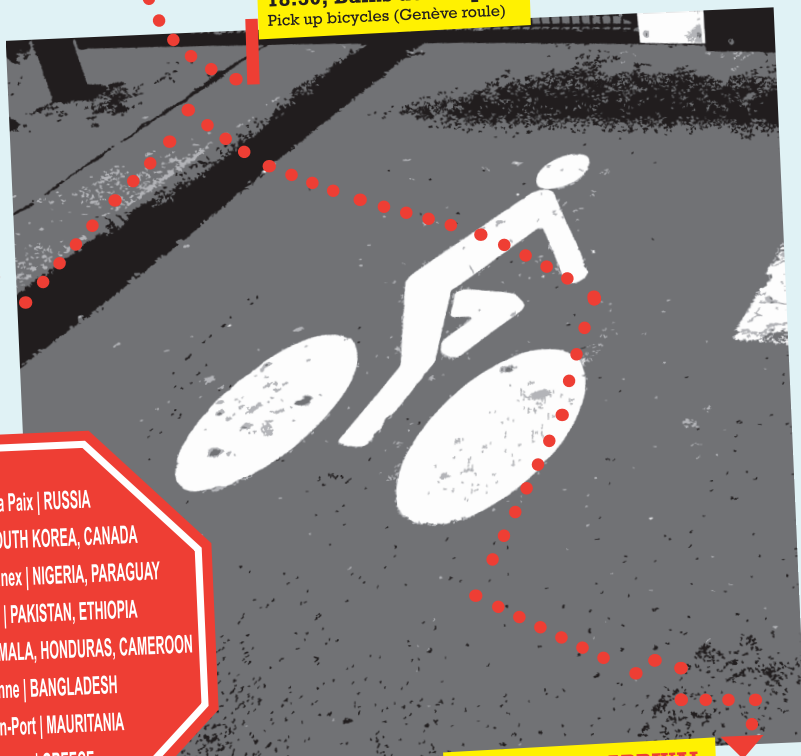

12 JUNE 2013

The Route of Shame, Geneva

Bicycle ride promoting social justice and demanding workers' rights

DEPARTURE

18:30, Bains des Paquis

Pick up bicycles (Genève roule)

Avenue de la Paix | RUSSIA

Rue de l'Ariana | SOUTH KOREA, CANADA

ILC 2013

www.world-psi.org

12 JUNE 2013, from 18:30 to 21:00

THE ROUTE OF SHAME, GENEVA

Bicycle ride promoting social justice and demanding workers' rights

Public Services International (PSI) invites you to join us on the "Route of Shame", a bicycle ride to protest in front of the Permanent Missions in Geneva of those countries which violate trade union and labour rights.

STOPS at Missions of

**RUSSIA, SOUTH KOREA,
GUATEMALA, BANGLADESH
and GREECE.**

DEPARTURE

18:30, Place des Nations

Possibility to pick up bicycles
(Genève Roule)

ARRIVAL

20:30, Bains des Paquis

Drop off bicycles (Genève Roule)

**All info on: www.world-psi.org
facebook: The route of shame**